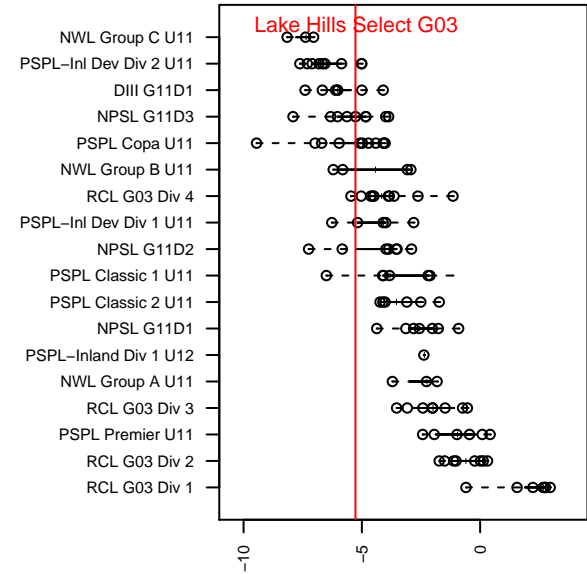

**attack and defense rating
relative to others at age
and all opponents in last 13 months**