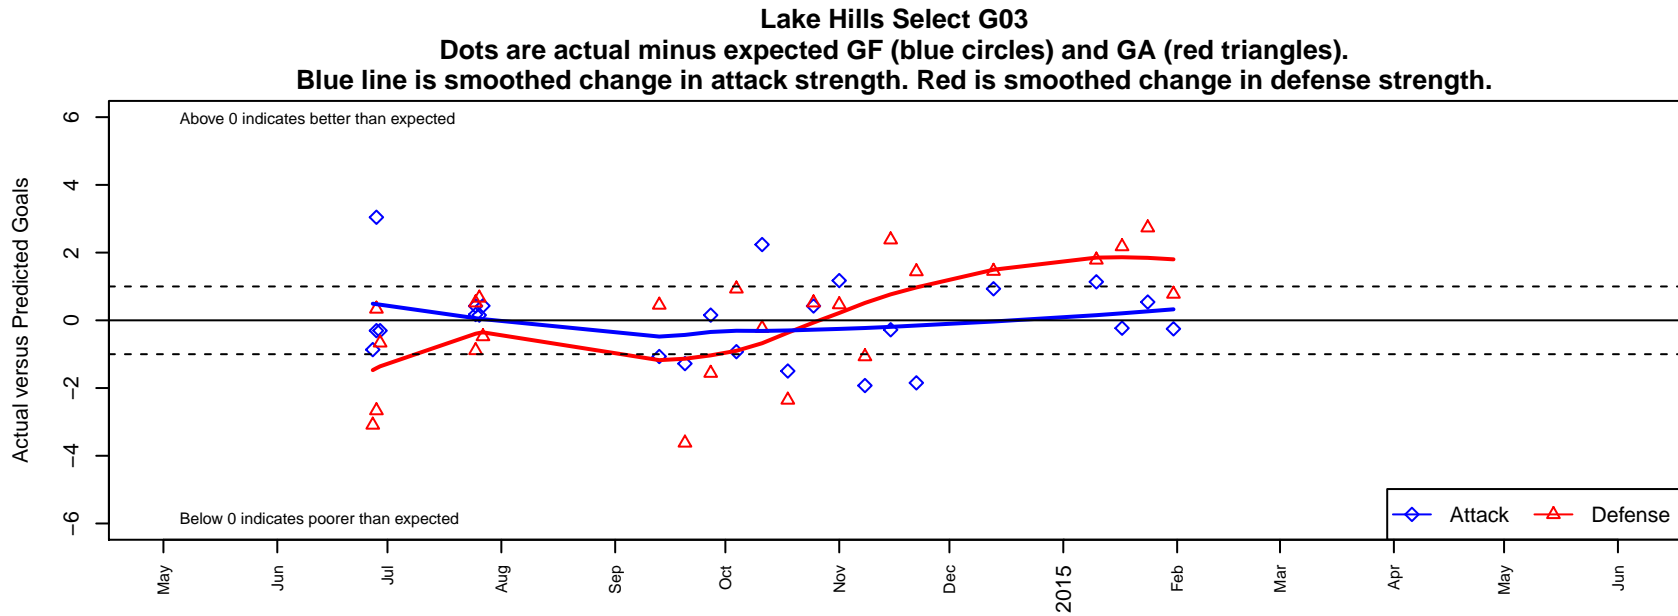

## Lake Hills Select G03

Lake Hills SC  
 Bellevue, WA  
 G03 total strength=239  
 attack=0.19 defense=0.11  
 fall league = NPSL G11D3

alt names used:  
 Lake Hills Club Select G03  
 2014 Lake Hills G03  
 Lake Hills G03  
 Lake Hills Select G03

Venues played:  
 2014 Yakima Mid Summer Classic GU11  
 2014 Crossfire Select Cup GU11 Silver  
 2014 NPSL G11D3  
 2014 Founders Cup G03

**attack and defense variance (black dot)  
relative to other teams  
and top 10 in region**